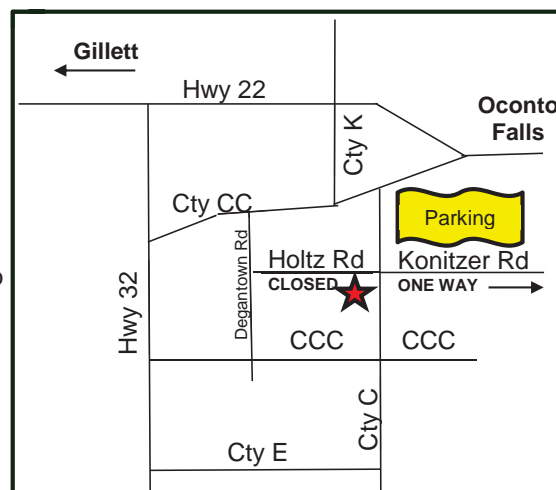

**For Information Contact:**

Jordan Rank – 920-598-0350  
 Bobbie Windus – 920-604-1687

**Directions to Farm**

★ = Breakfast Location    🚗 = Parking

**Please Note:** The day of the event, Holtz Road will be closed and Konitzer Road will be a one-way road. Please use County Road C to Konitzer Road for event parking.